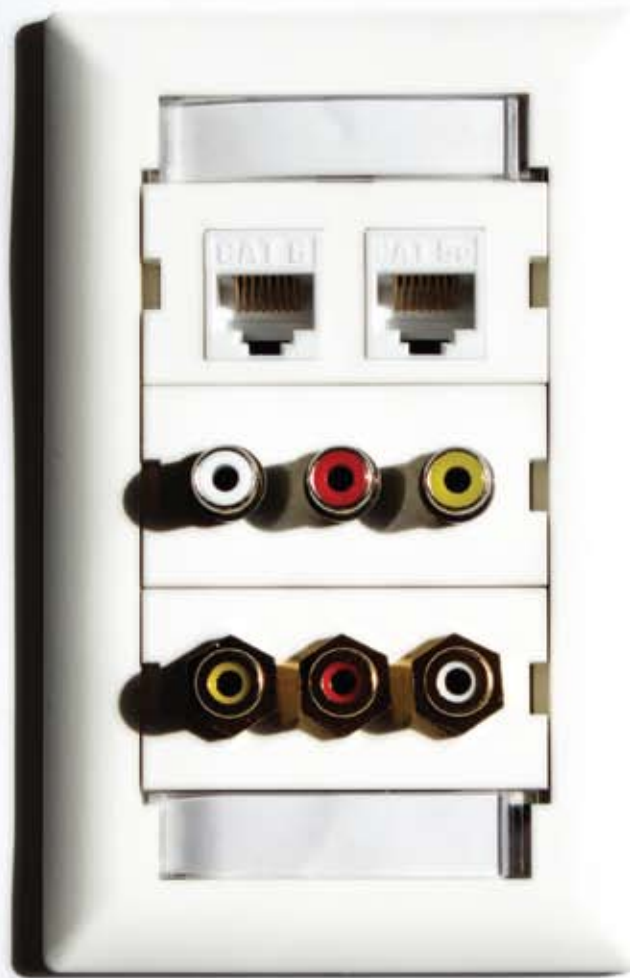

NEW AGE

INFOTAP

NETWORKS PREMISES WIRING SOLUTIONS

F1

Description

Pre-Drywall Mounting bracket

Box quantity 100

F2